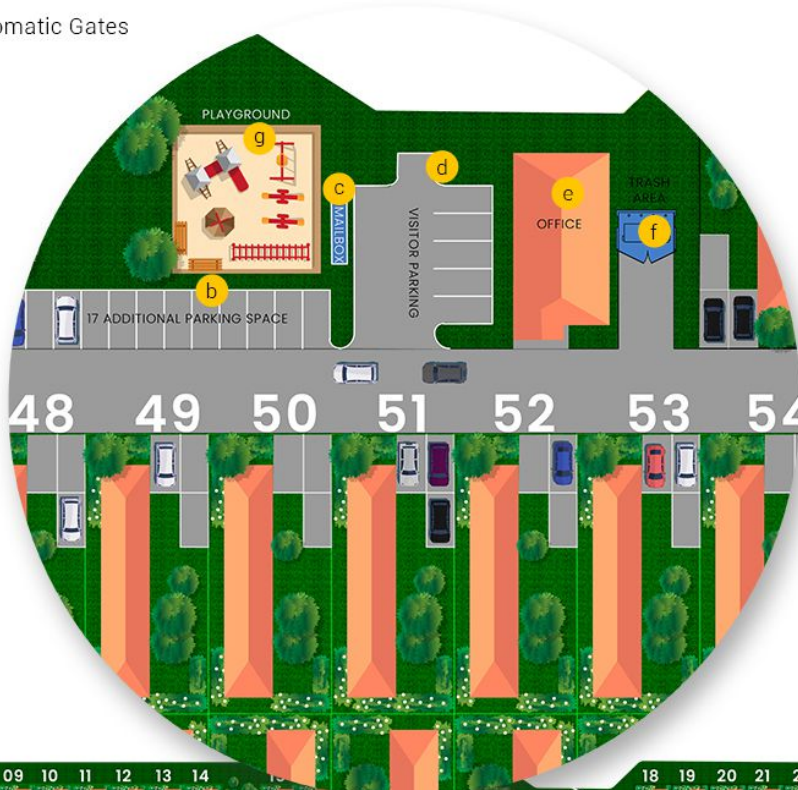

- a** Property Entrance with Automatic Gates
- b** Additional Parking Spaces
- c** Mailboxes
- d** Visitor Parking
- e** Office
- f** Trash Area
- g** Playground
- h** Detention Pond

Lot Details

- Manufactured Home
- Front Yard Tree
- Generous Private Side Yard
- 3 Parking Spaces
- Storage Shed Option Available